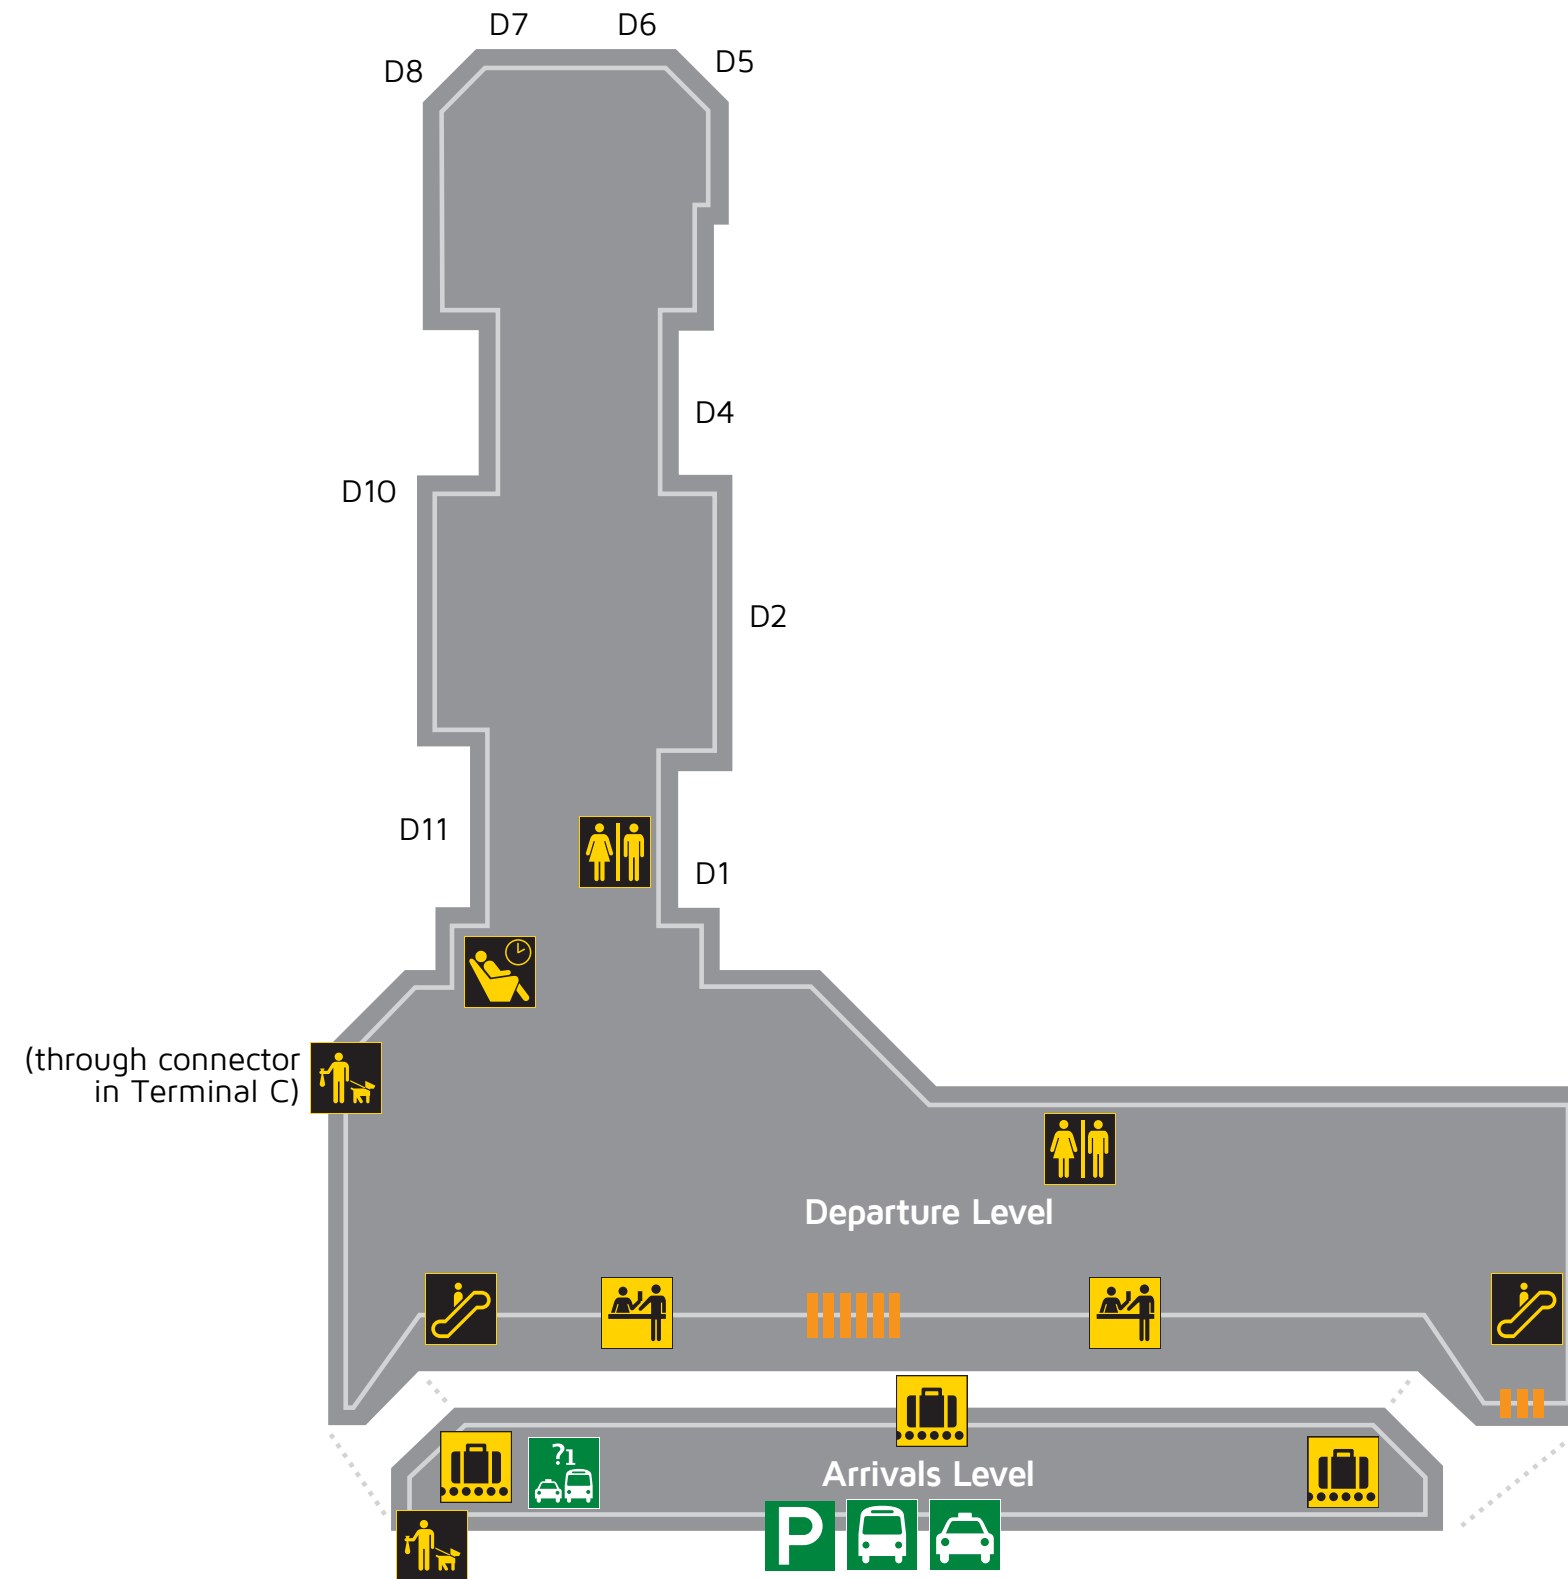

LaGuardia

Terminal D

- | | | | |
|---|---|---|--------------------------------|
|  | Restrooms |  | Check-In |
|  | Taxi |  | Hotel / Motel / Courtesy Phone |
|  | Service Animal /
Pet Relief Area |  | Mail Box |
|  | Buses |  | Currency Exchange |
|  | Baggage Claim |  | ATM |
|  | Escalator |  | Elevator |
|  | Airline Clubs |  | Parking |
|  | Ground Transportation
Information Center |  | Security Checkpoint |

Premium Reserved Parking and accessible parking for those with disabilities is available.