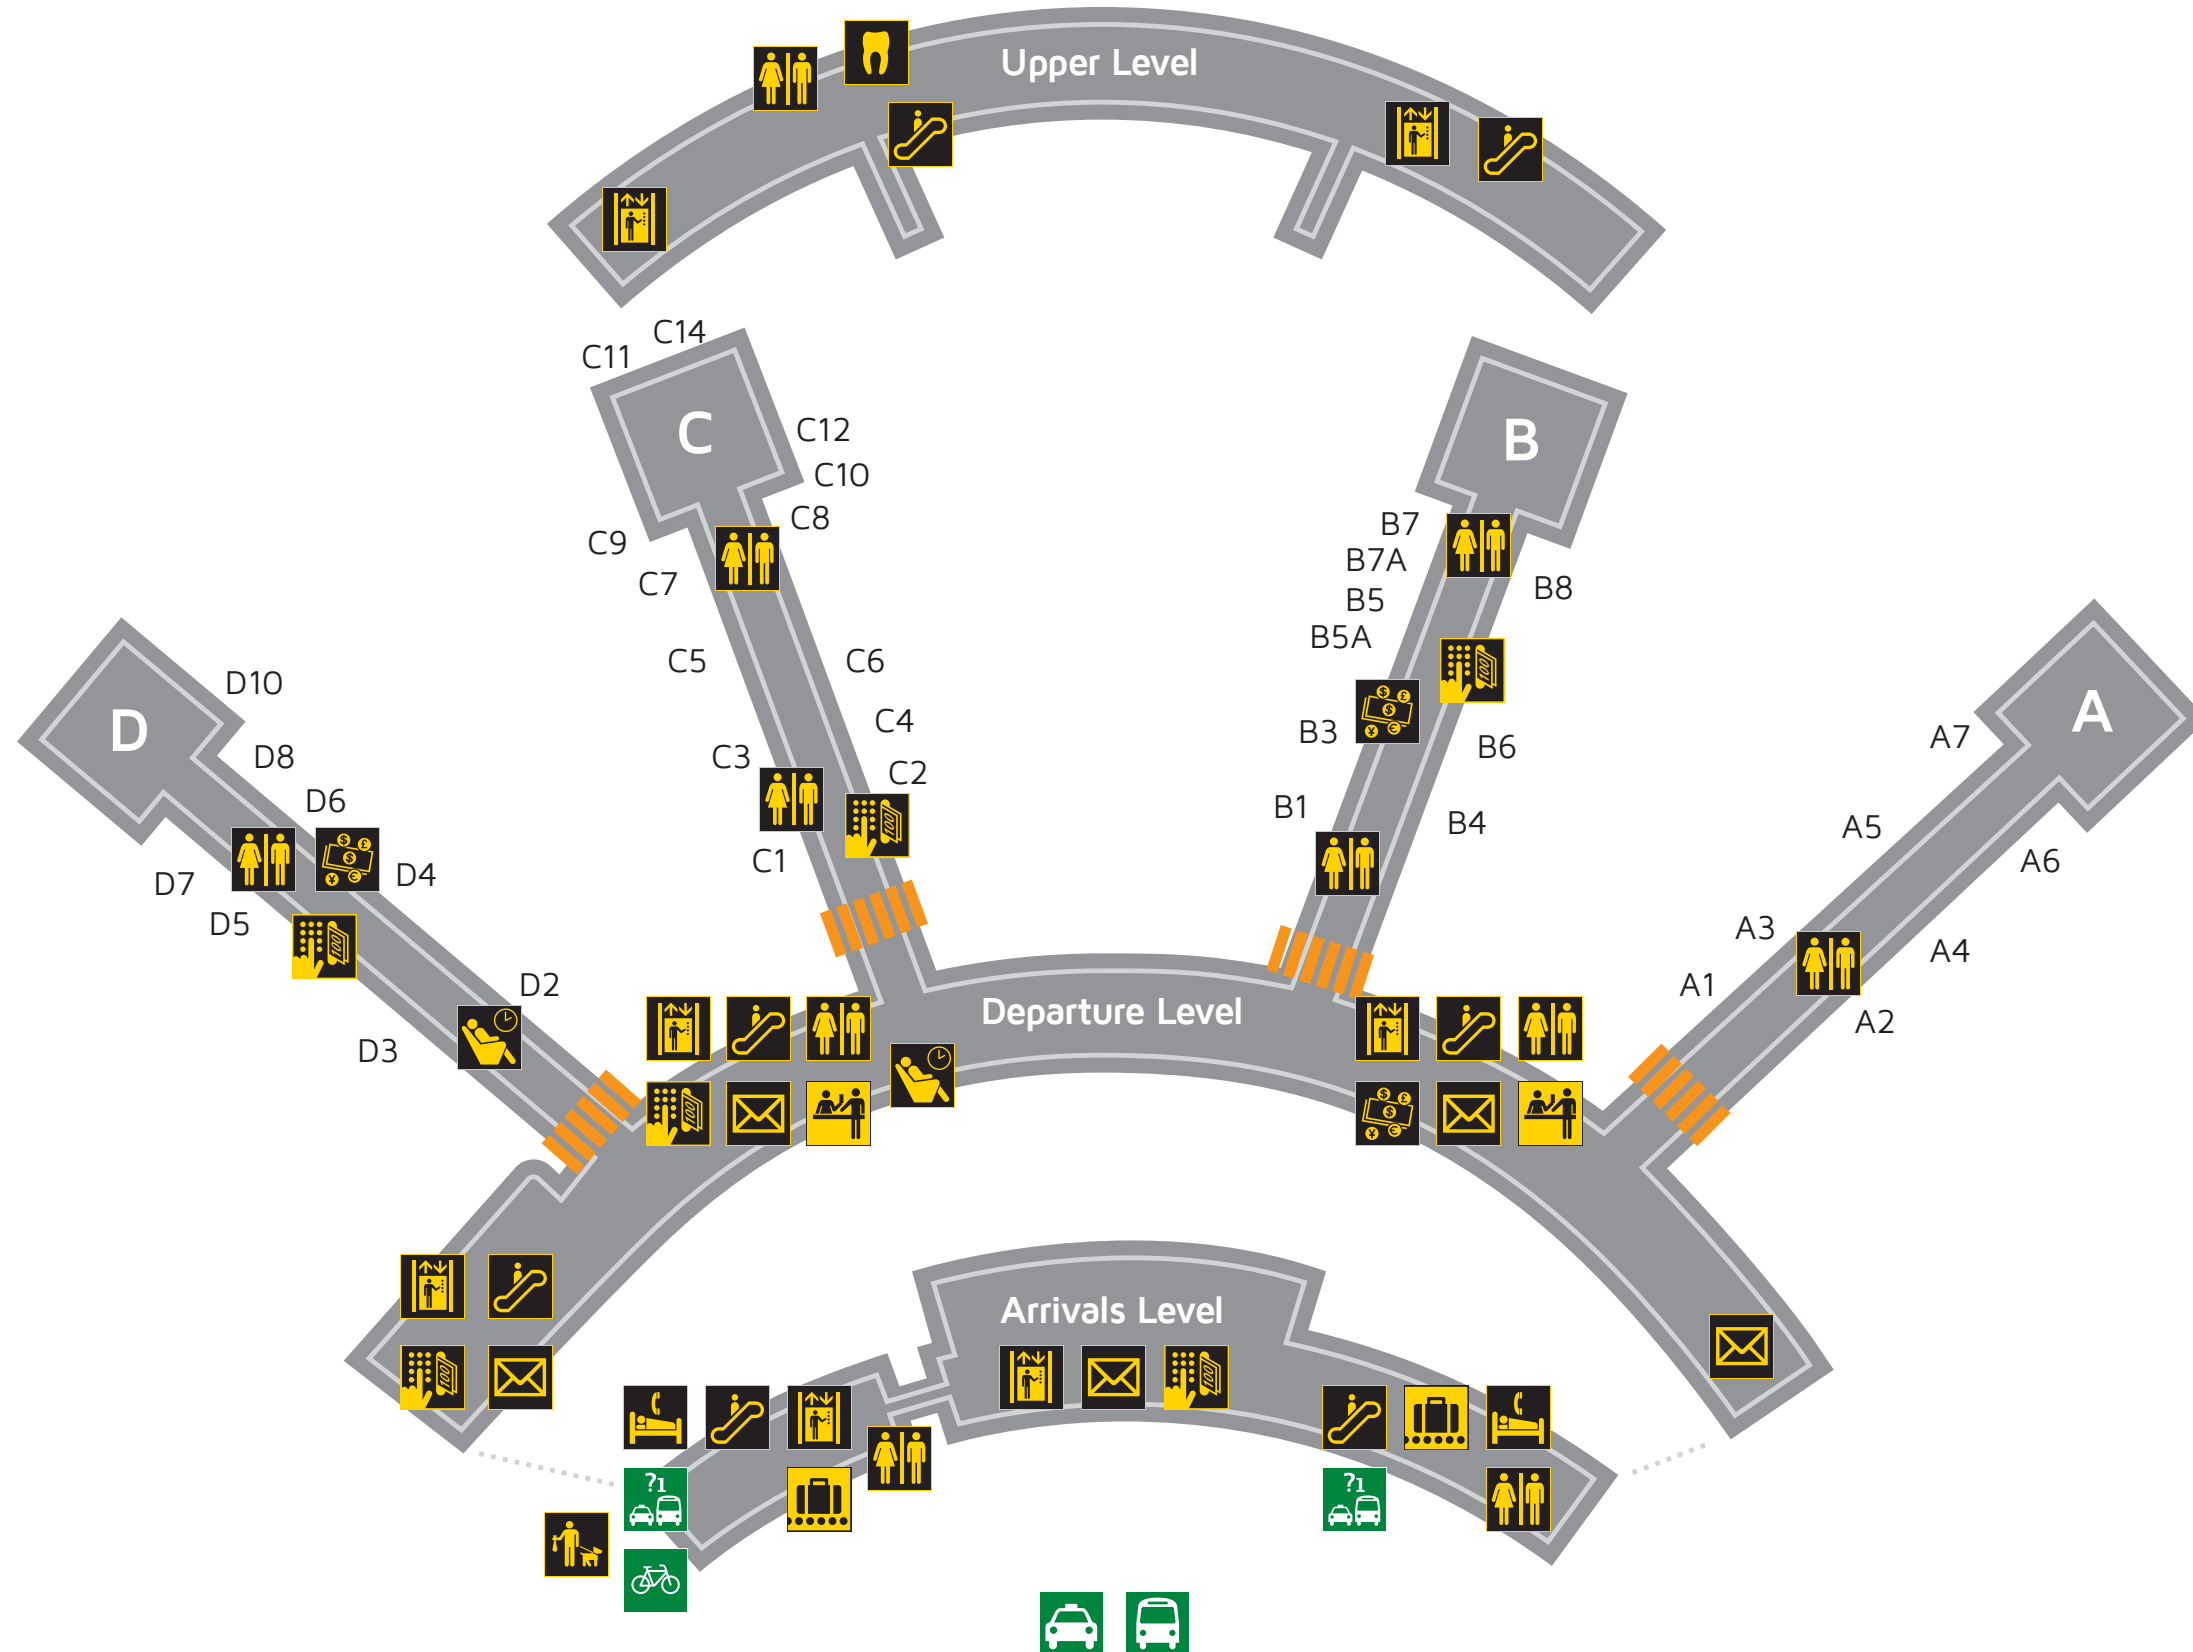

LaGuardia

Terminal B

- | | | | |
|---|--|---|----------------------------------|
|  | Restrooms |  | Check-In |
|  | Taxi |  | Hotel / Motel / Courtesy Phone |
|  | Motorcycle / Bicycle Parking |  | Mail Box |
|  | Buses |  | Service Animal / Pet Relief Area |
|  | Baggage Claim |  | Currency Exchange |
|  | Escalator |  | ATM |
|  | Airline Clubs |  | Elevator |
|  | Ground Transportation Information Center |  | Security Checkpoint |
|  | Dental Office | | |