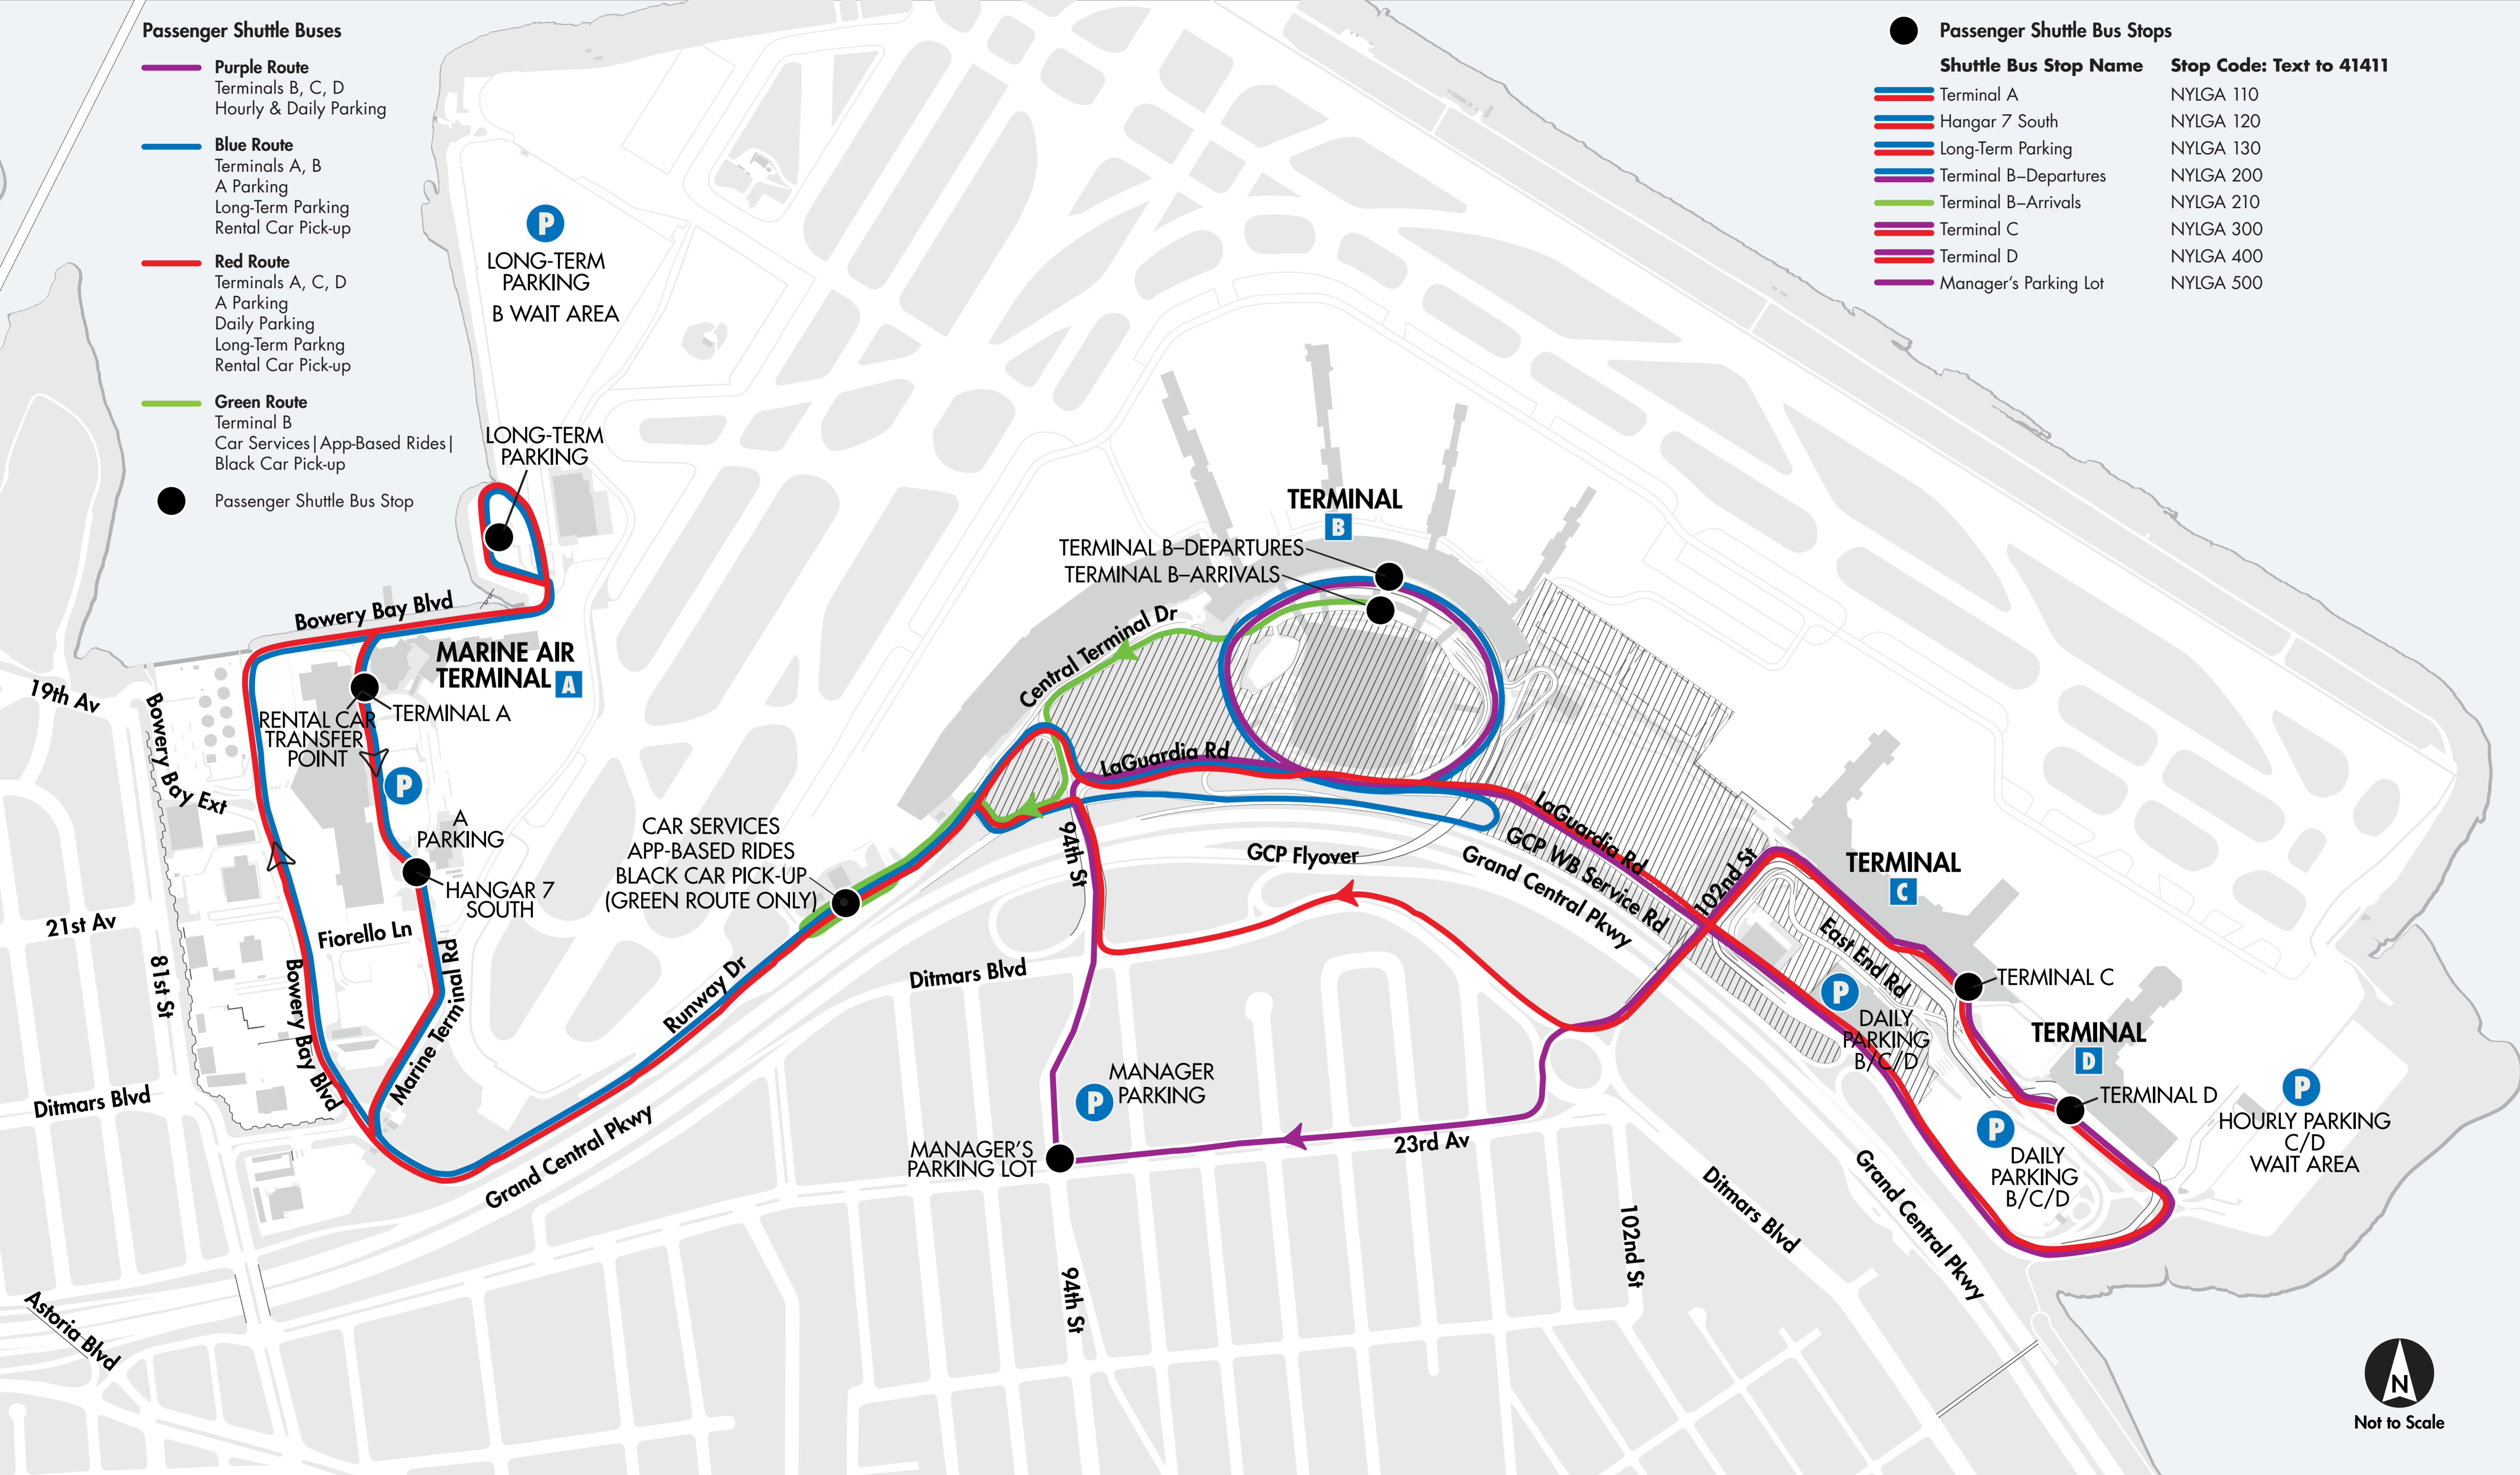

**Passenger Shuttle Buses**

- **Purple Route**  
Terminals B, C, D  
Hourly & Daily Parking
- **Blue Route**  
Terminals A, B  
A Parking  
Long-Term Parking  
Rental Car Pick-up
- **Red Route**  
Terminals A, C, D  
A Parking  
Daily Parking  
Long-Term Parking  
Rental Car Pick-up
- **Green Route**  
Terminal B  
Car Services | App-Based Rides |  
Black Car Pick-up
- Passenger Shuttle Bus Stop

**Passenger Shuttle Bus Stops**

Shuttle Bus Stop Name	Stop Code: Text to 41411
<span style="color: blue;">—</span> Terminal A	NYLGA 110
<span style="color: red;">—</span> Hangar 7 South	NYLGA 120
<span style="color: blue;">—</span> Long-Term Parking	NYLGA 130
<span style="color: purple;">—</span> Terminal B-Departures	NYLGA 200
<span style="color: green;">—</span> Terminal B-Arrivals	NYLGA 210
<span style="color: red;">—</span> Terminal C	NYLGA 300
<span style="color: red;">—</span> Terminal D	NYLGA 400
<span style="color: purple;">—</span> Manager's Parking Lot	NYLGA 500