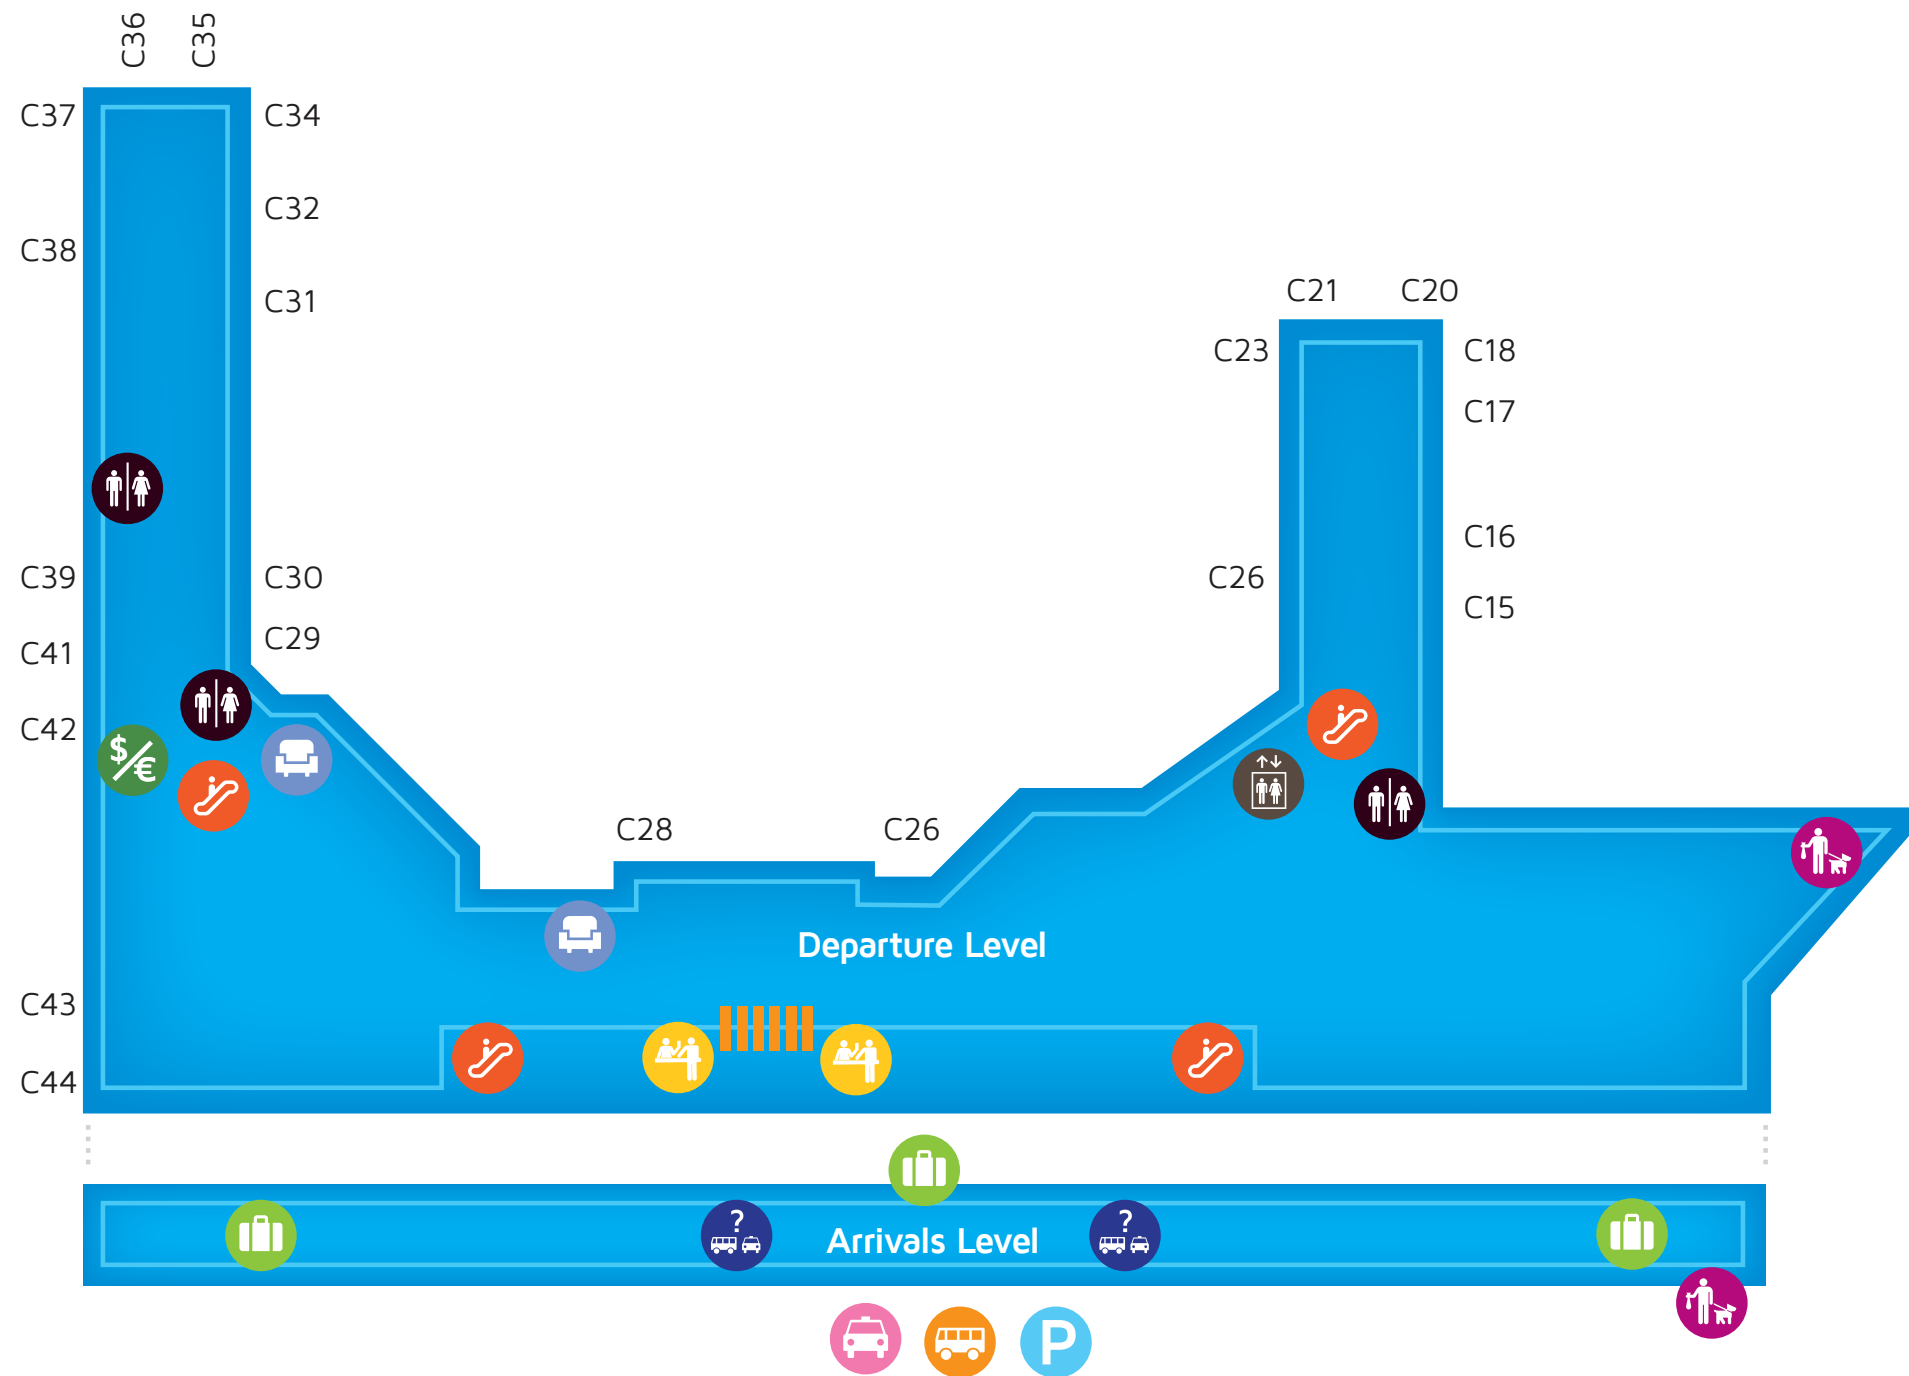

Terminal C

-  Restrooms
-  Check-In
-  Taxi
-  Hotel / Motel / Courtesy Phone
-  Pet Relief Area
-  Currency Exchange
-  Buses
-  ATM
-  Baggage Claim
-  Elevator
-  Escalator
-  Parking
-  Airline Clubs
-  Reserved Spaces
-  Ground Transportation Information Center