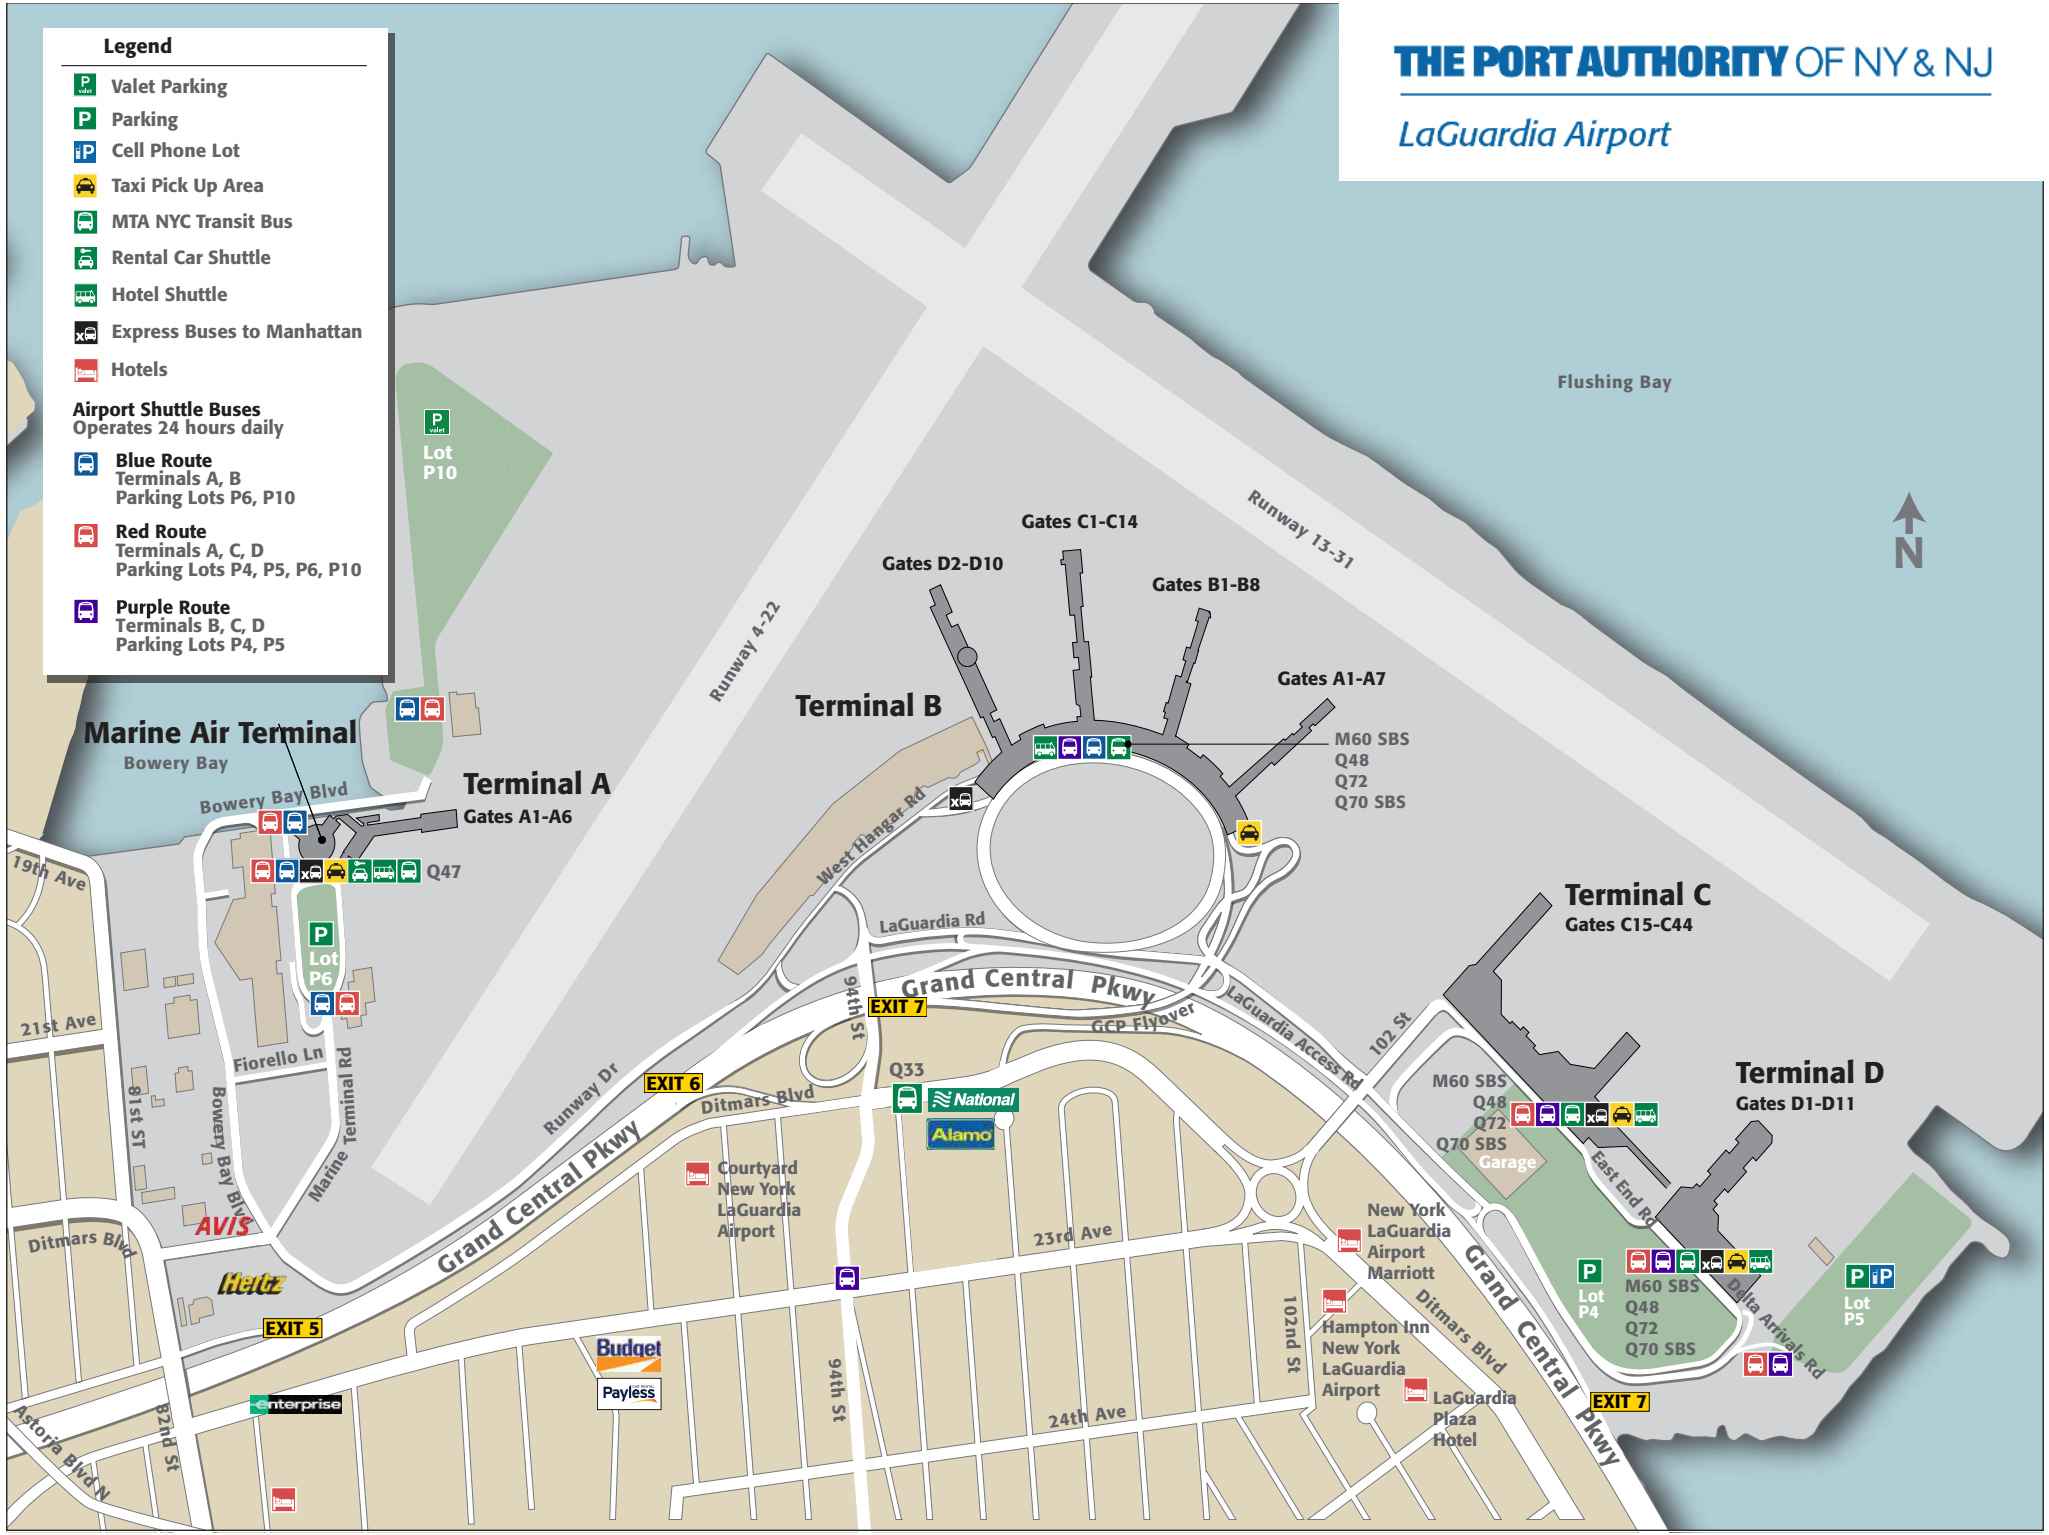

-  **Blue Route**
Terminals A, B
Parking Lots P6, P10
-  **Red Route**
Terminals A, C, D
Parking Lots P4, P5, P6, P10
-  **Purple Route**
Terminals B, C, D
Parking Lots P4, P5

Marine Air Terminal
Bowery Bay

Terminal A
Gates A1-A6

Terminal B
Gates B1-B8, C1-C14, D2-D10

Terminal C
Gates C15-C44

Terminal D
Gates D1-D11

19th Ave
21st Ave
Ditmars Blvd
Astoria Blvd N
82nd St
Bowery Bay Blvd
Fiorello Ln
Marine Terminal Rd
94th St
94th St
94th St
23rd Ave
24th Ave
102nd St
102nd St

Q47
Q33
Q72
Q70 SBS
Q70 SBS
Q70 SBS

Lot P6
Lot P4
Lot P5

AVIS
Hertz
Enterprise
Budget
Payless
National
Alamo

EXIT 5
EXIT 6
EXIT 7
EXIT 7

Runway 4-22
Runway 13-31
Runway Dr
West Hangar Rd
LaGuardia Rd
Grand Central Pkwy
GCP Flyover
LaGuardia Access Rd
East End Rd
Delta Arrivals Rd

Courtyard New York LaGuardia Airport
Hampton Inn New York LaGuardia Airport
LaGuardia Plaza Hotel

M60 SBS
Q48
Q72
Q70 SBS

M60 SBS
Q48
Q72
Q70 SBS

Lot P10